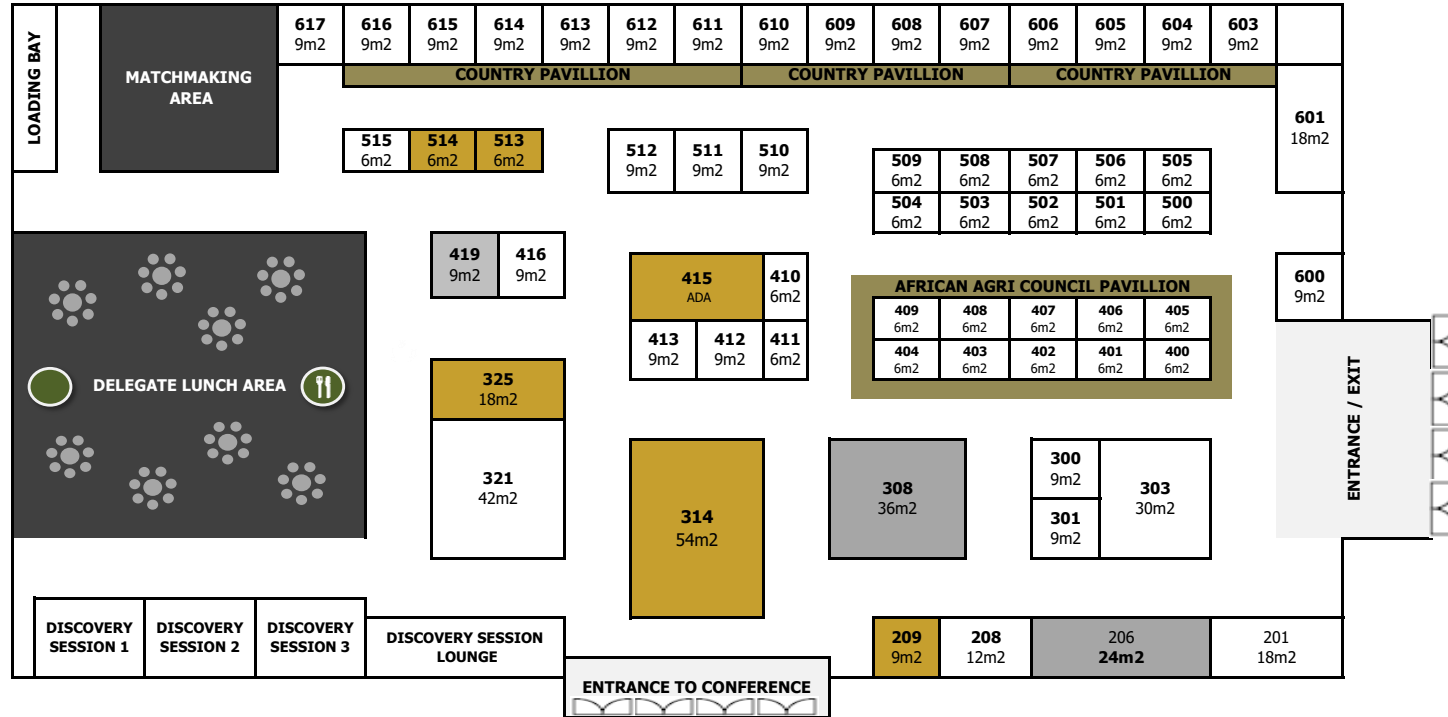

FLOORPLAN 2017

 = Pavillion  = Sold  = Reserved  = Available

206	Reserved	Landbank
209	Sold	Cherry Irrigation
301	Reserved	CWI
308	Reserved	TIKZN
314	Sold	Wesgro
325	Sold	Netafim
415	Sold	ADA
419	Reserved	RBIZ
513	Sold	MPL
514	Sold	SGE